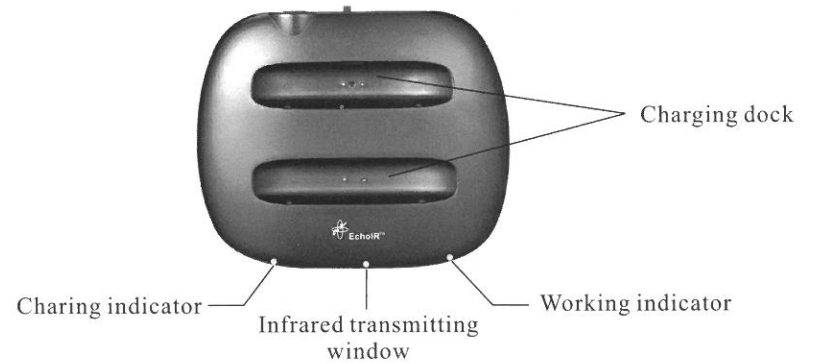

7、 Power adapter

8、 Balance adjusting driver  
(headset system only)

9、 Manual

10、 Earbuds 2 sets, headset system only

D. Part function

1、 Transmitter

2、 Receiver